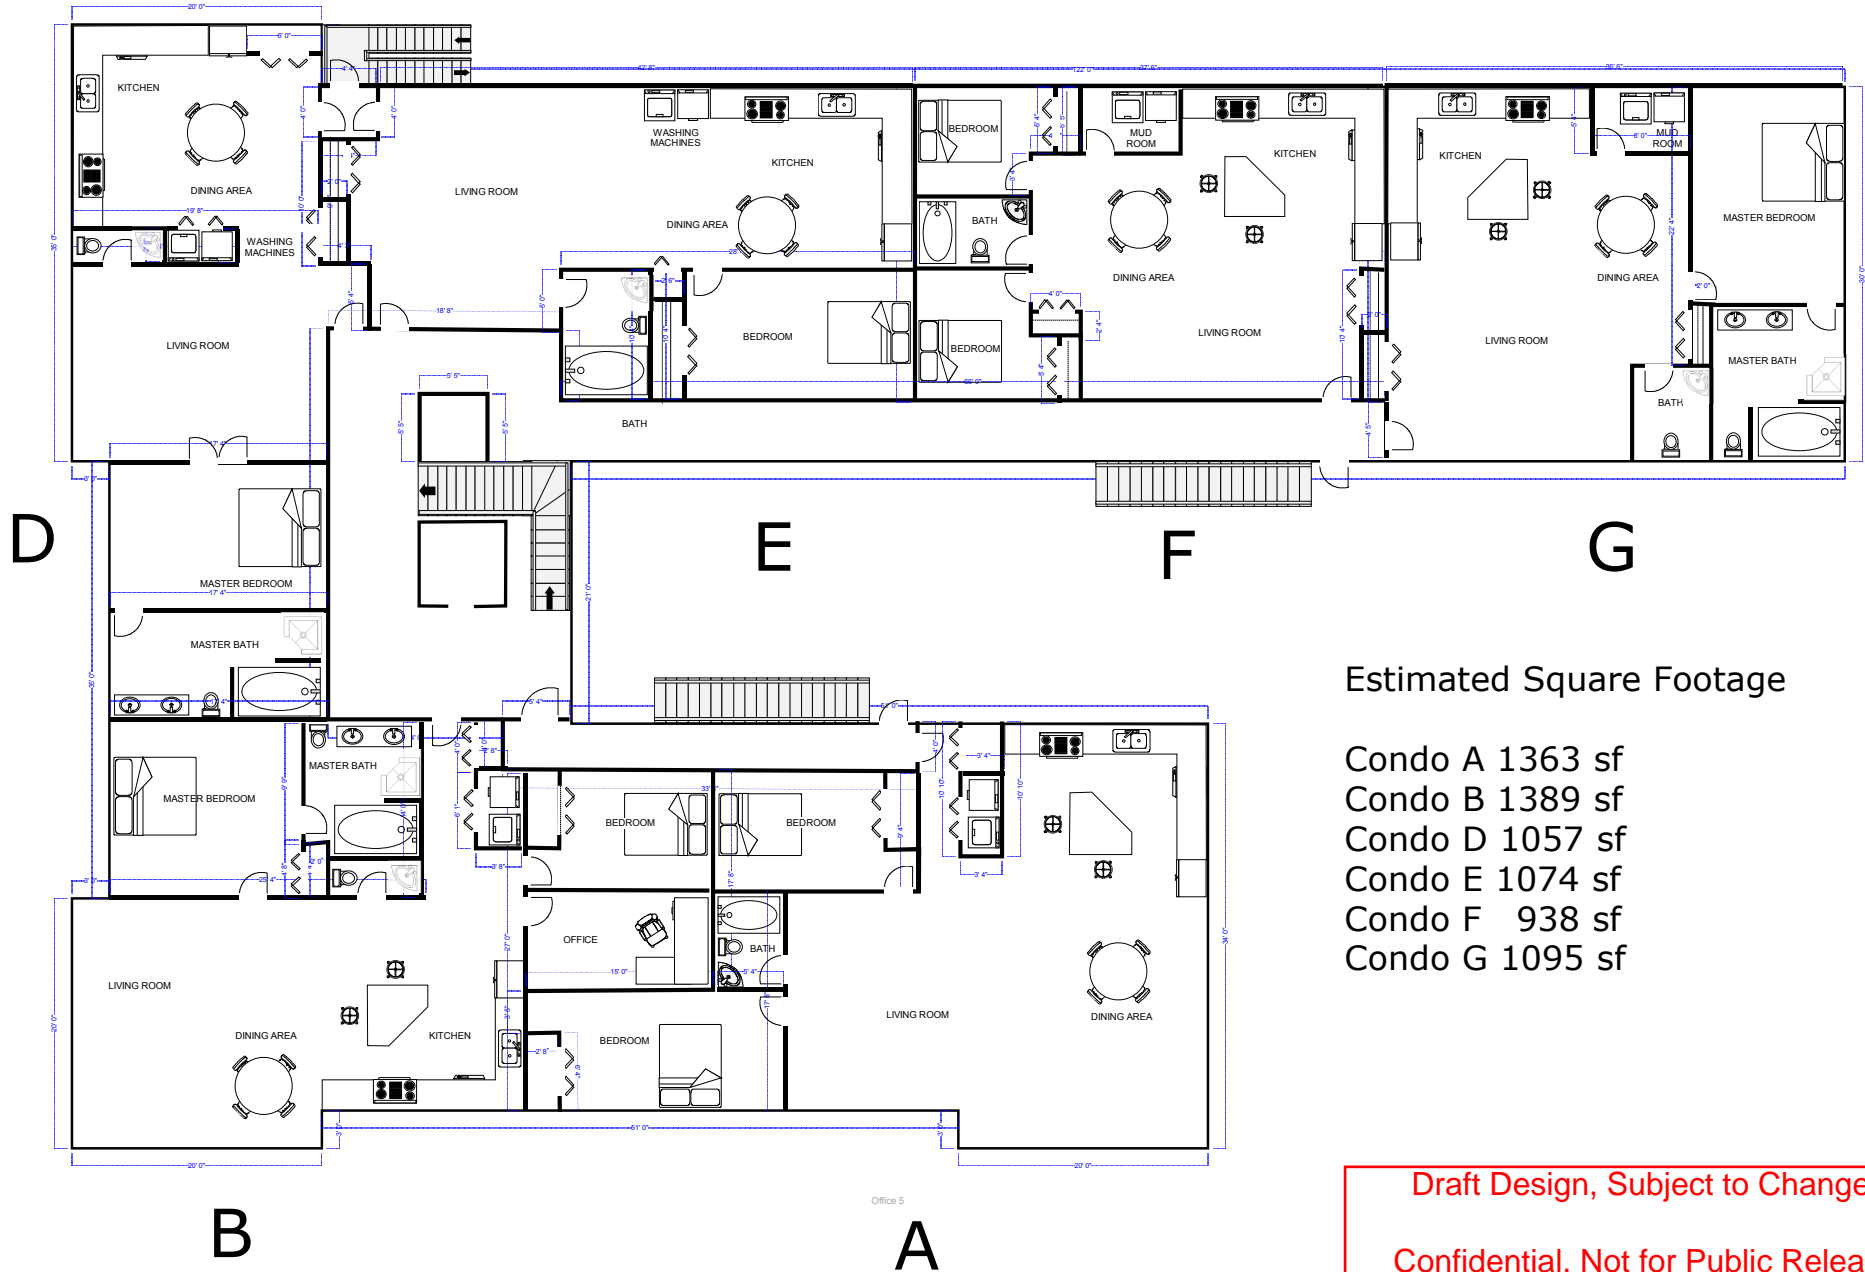

Kenricia Hotel 7 Condos Floor Plans

Estimated Square Footage

- Condo A 782 sf
- Condo B 848 sf
- Condo C 1122 sf
- Condo D 1057 sf
- Condo E 1074 sf
- Condo F 938 sf
- Condo G 1095 sf

Draft Design, Subject to Change
Confidential, Not for Public Release

Kenricia Hotel 6 Condos Floor Plans

Estimated Square Footage

- Condo A 1363 sf
- Condo B 1389 sf
- Condo D 1057 sf
- Condo E 1074 sf
- Condo F 938 sf
- Condo G 1095 sf

Draft Design, Subject to Change
 Confidential, Not for Public Release