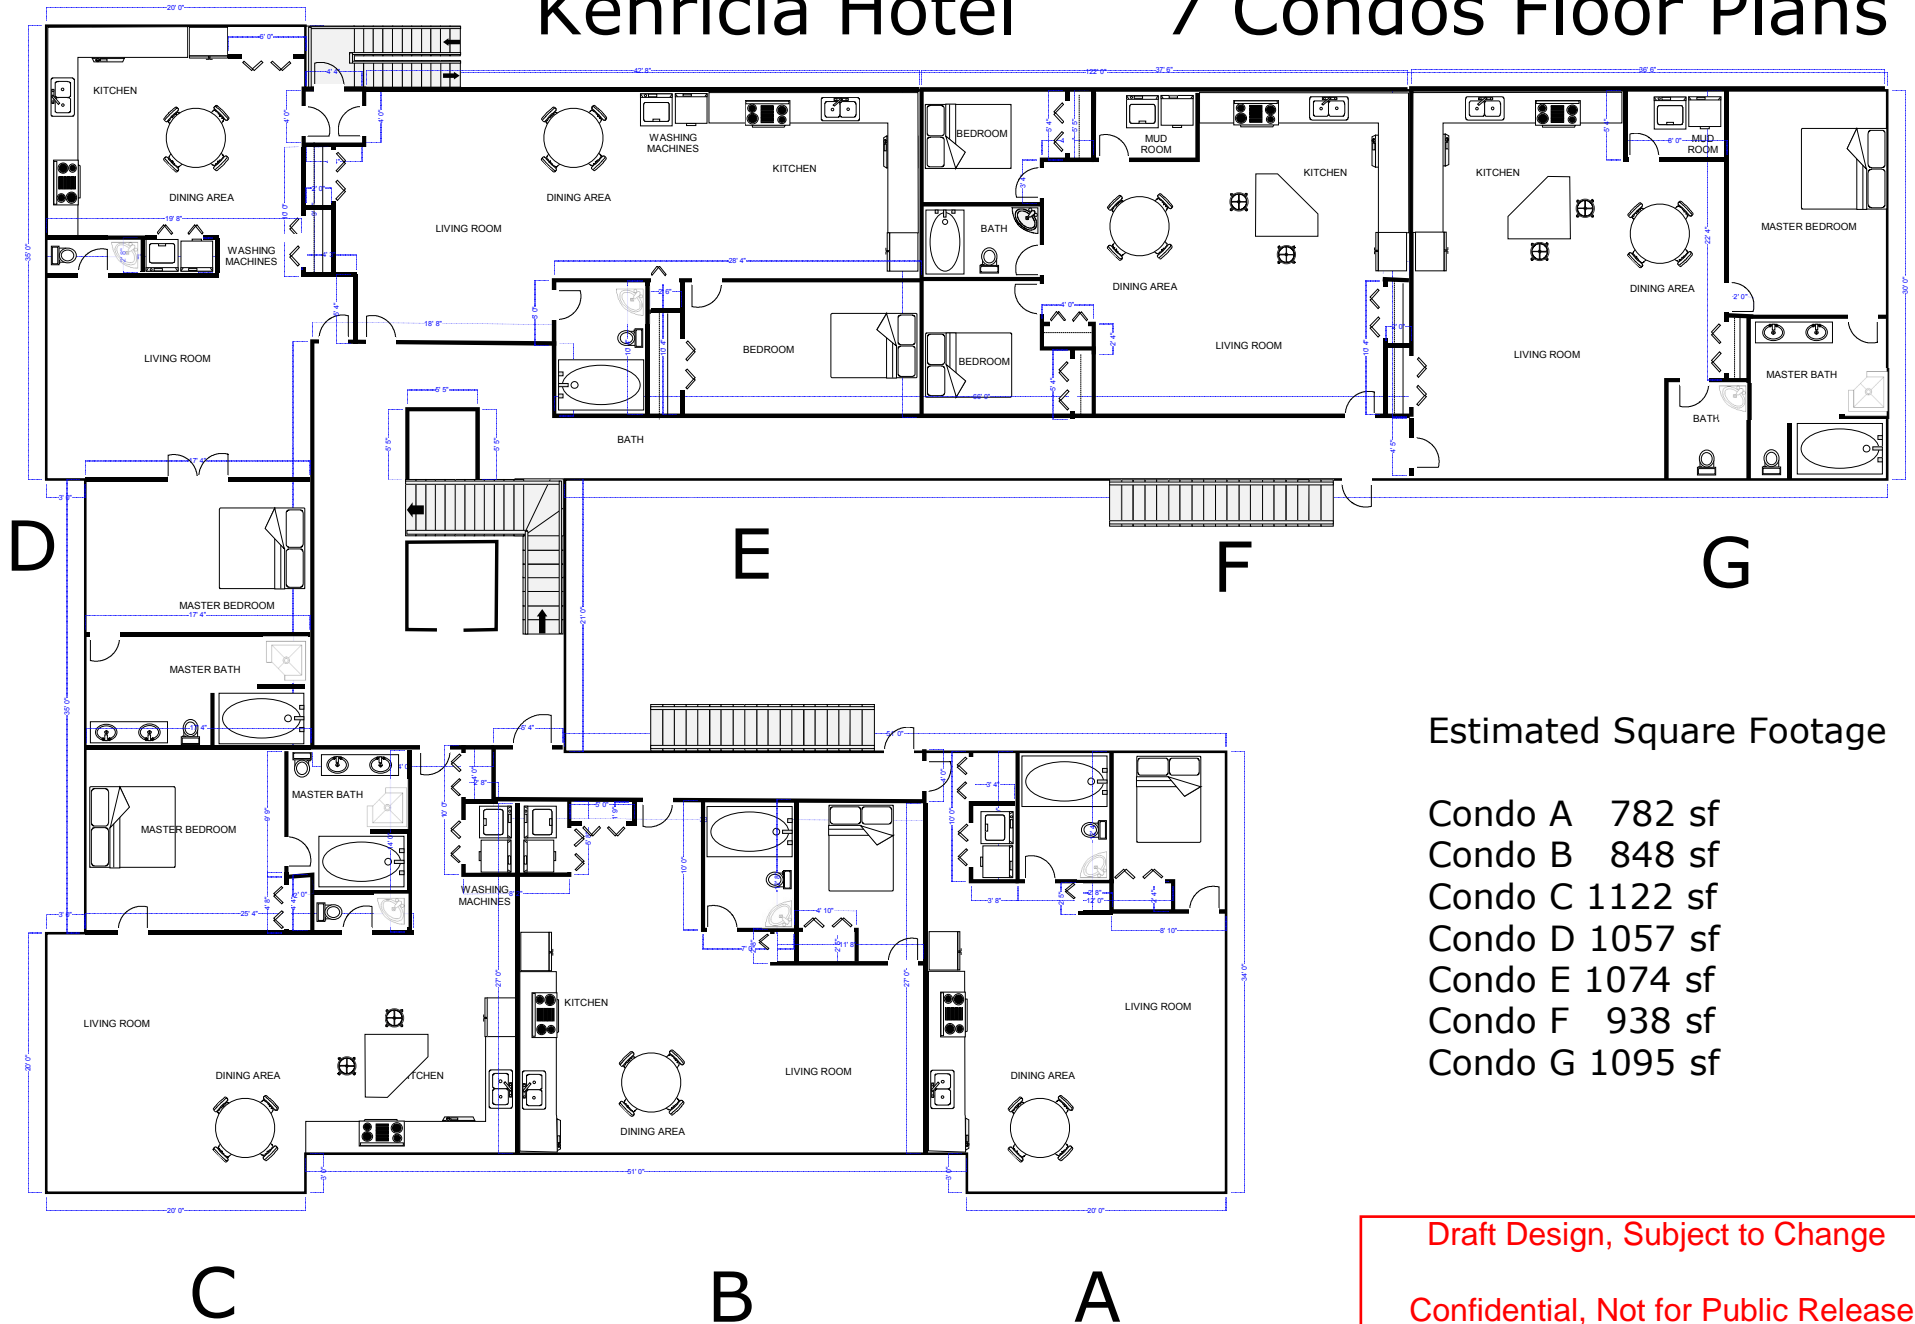

Kenricia Hotel 7 Condos Floor Plans

Estimated Square Footage

- Condo A 782 sf
- Condo B 848 sf
- Condo C 1122 sf
- Condo D 1057 sf
- Condo E 1074 sf
- Condo F 938 sf
- Condo G 1095 sf

Draft Design, Subject to Change
Confidential, Not for Public Release

Kenricia Hotel 6 Condos Floor Plans

Estimated Square Footage

- Condo A 1363 sf
- Condo B 1389 sf
- Condo D 1057 sf
- Condo E 1074 sf
- Condo F 938 sf
- Condo G 1095 sf

Draft Design, Subject to Change
 Confidential, Not for Public Release